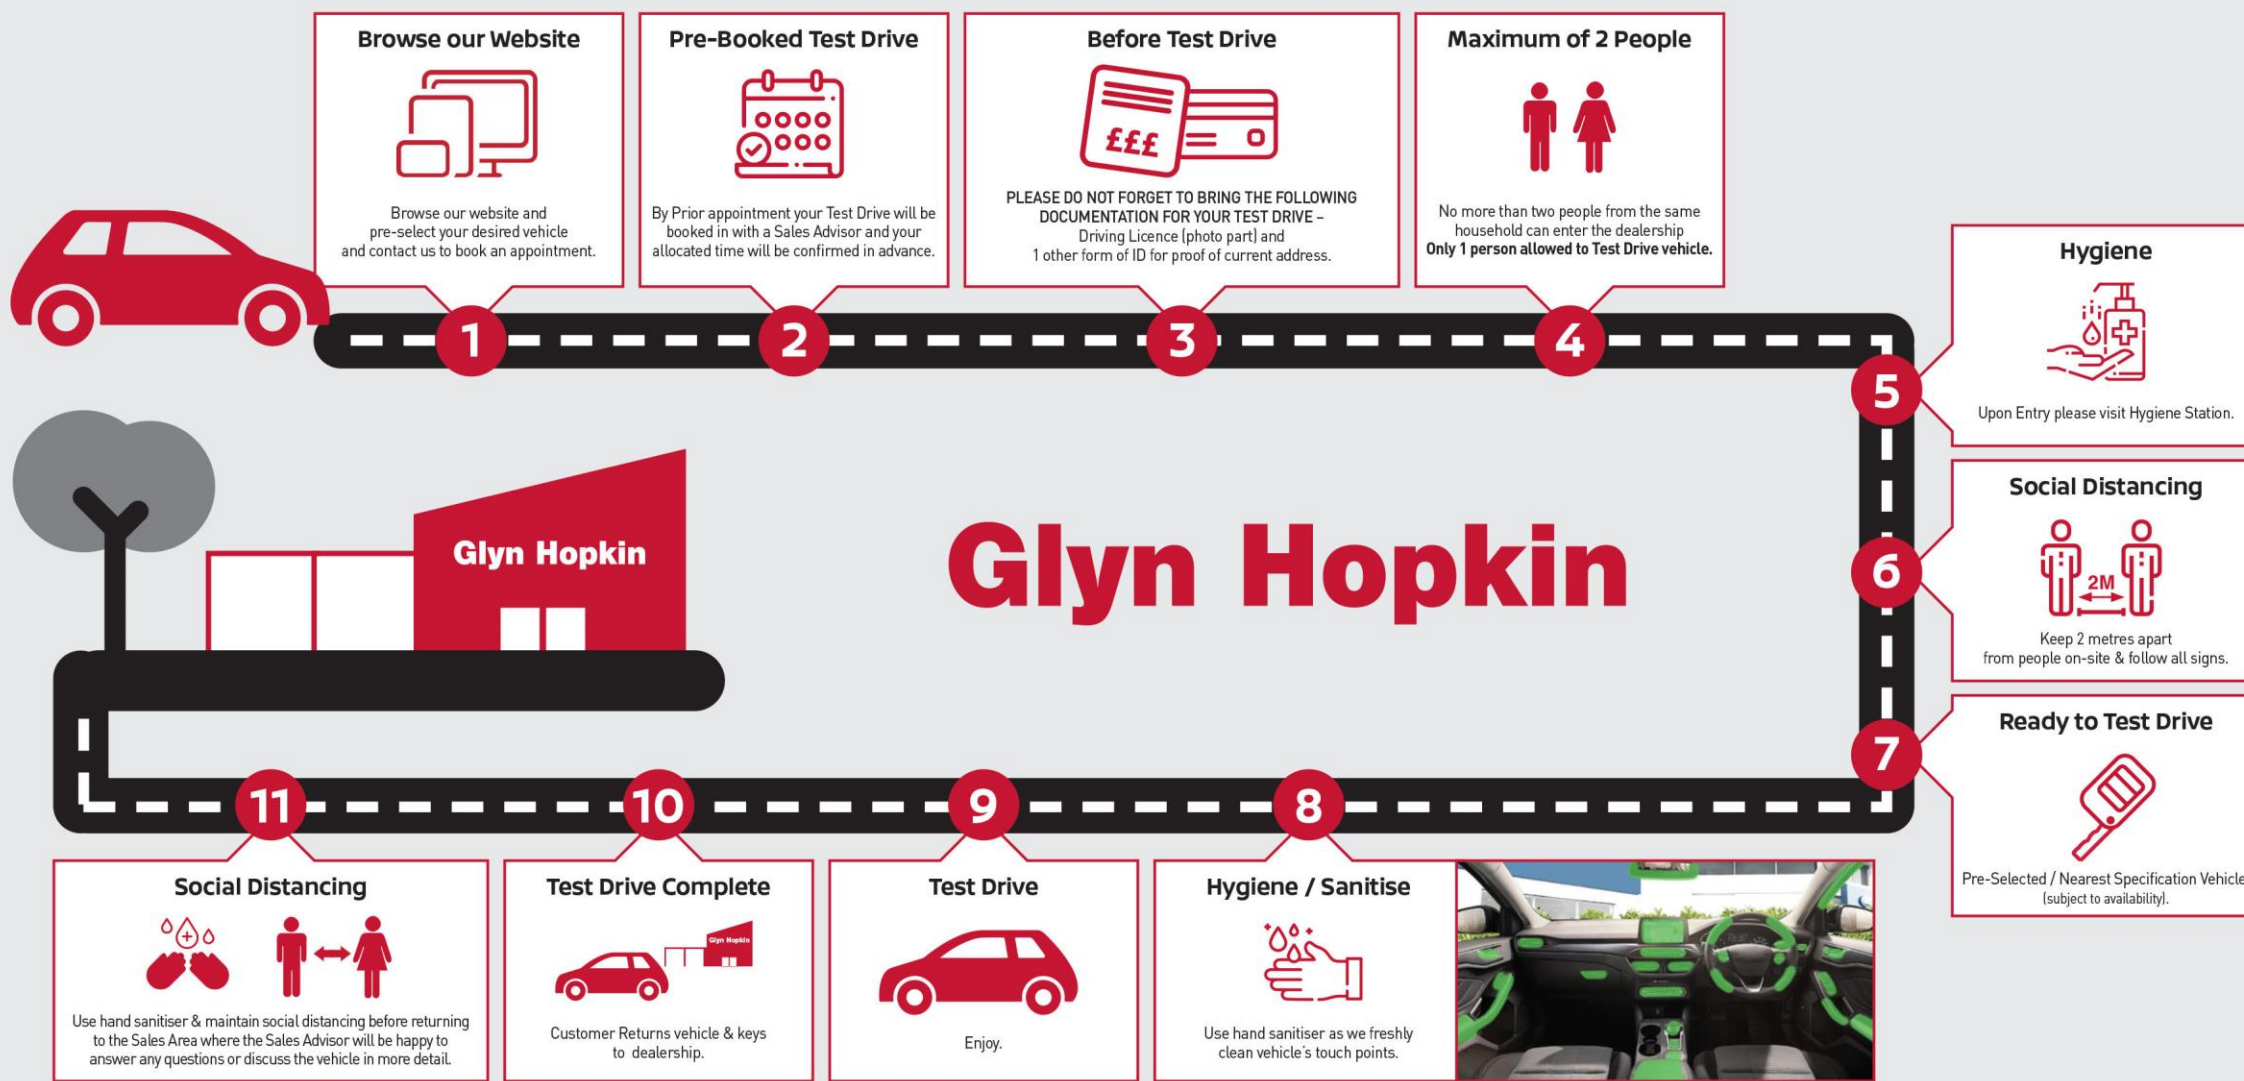

Social Distancing | Test Drives

nismo

Jeep

ALPINE